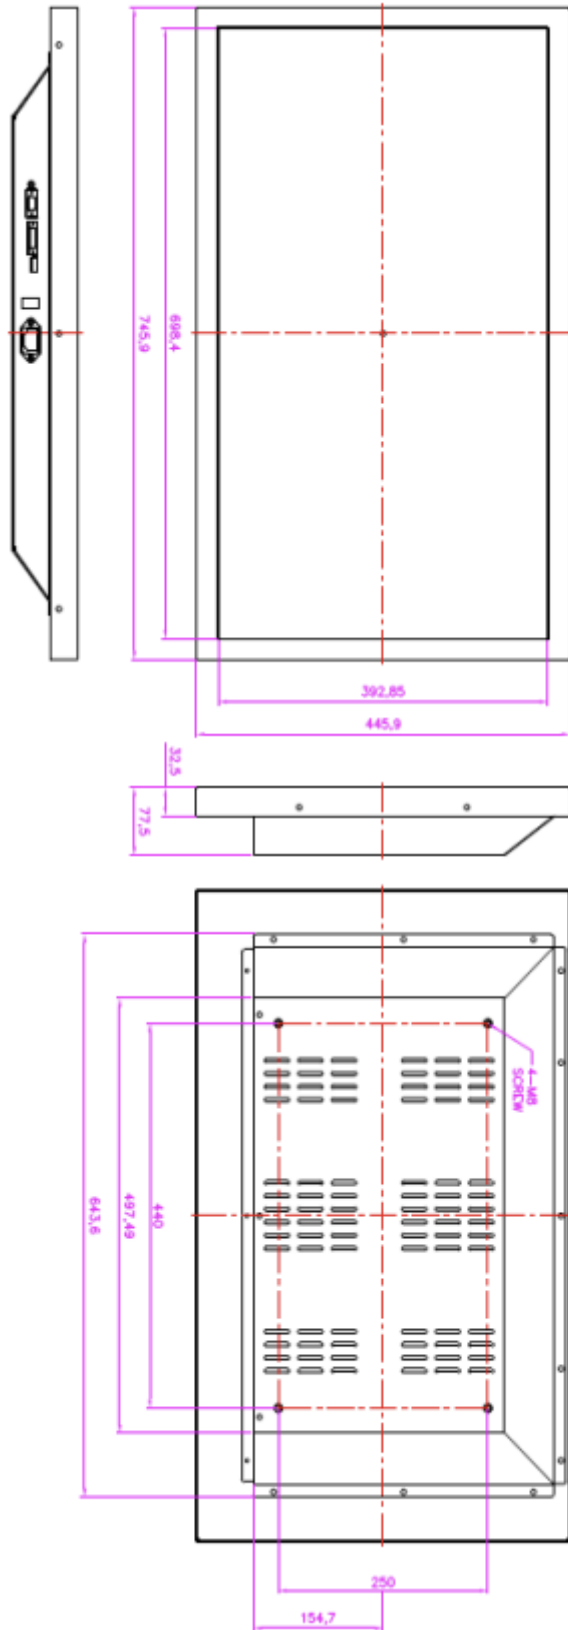

PC-RGB Supported Model Table

This section lists some of the PC-RGB modes supported by this product, including their vertical frequency, horizontal frequency, and resolution.

PC-RGB Mode Table (This table is for the reference only, due to differences in signal source output, the data may vary from the table)

	Resolution	Horizontal frequency (KHz)	Vertical frequency (Hz)	Standard
WUXGA	1920X1200	74.5	60	
		94.0	75	
UXGA	1600X1200	74.5	60	VESA
		94.0	75	
WSXGA+	1680X1050	65.2	60	
		82.2	75	
WXGA+	1440X900	55.9	60	---
		70.5	75	
WXGA	1280X800	49.7	60	---
		62.6	75	
SXGA+	1400X1050	65.2	60	---
		82.2	75	
SXGA	1280X1024	63.6	60	VESA
		80.2	75	
XGA	1024X768	47.7	60	VESA
		56.0	70	
		60.1	75	
SVGA	800X600	37.3	60	VESA
		43.8	70	
		47.3	75	
VGA	640X480	29.8	60	VESA
		35.0	70	
		37.7	75	
DOS	640X480	29.8	60	VESA
	720X400	29.2	70	

DQ : TDS200322-J01

MECHANICAL DRAWING