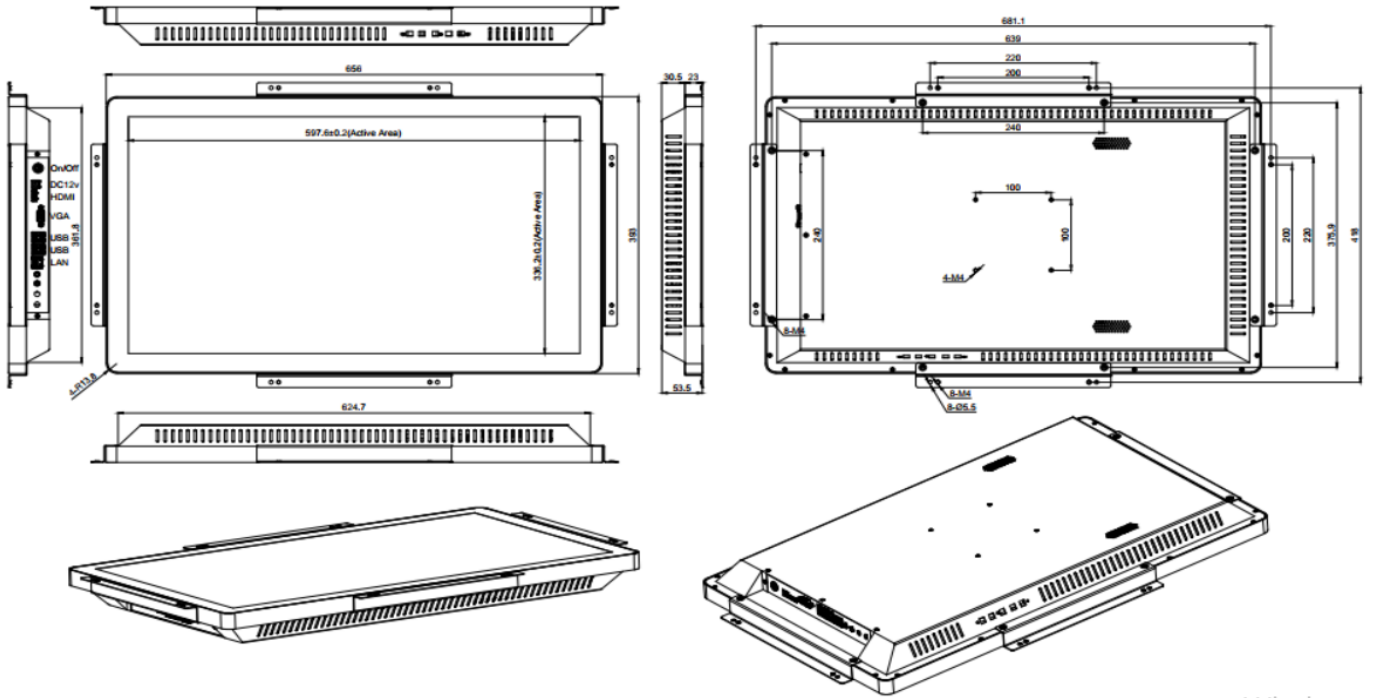

Mechanical Drawing

Touch and Displays Co.,Ltd.