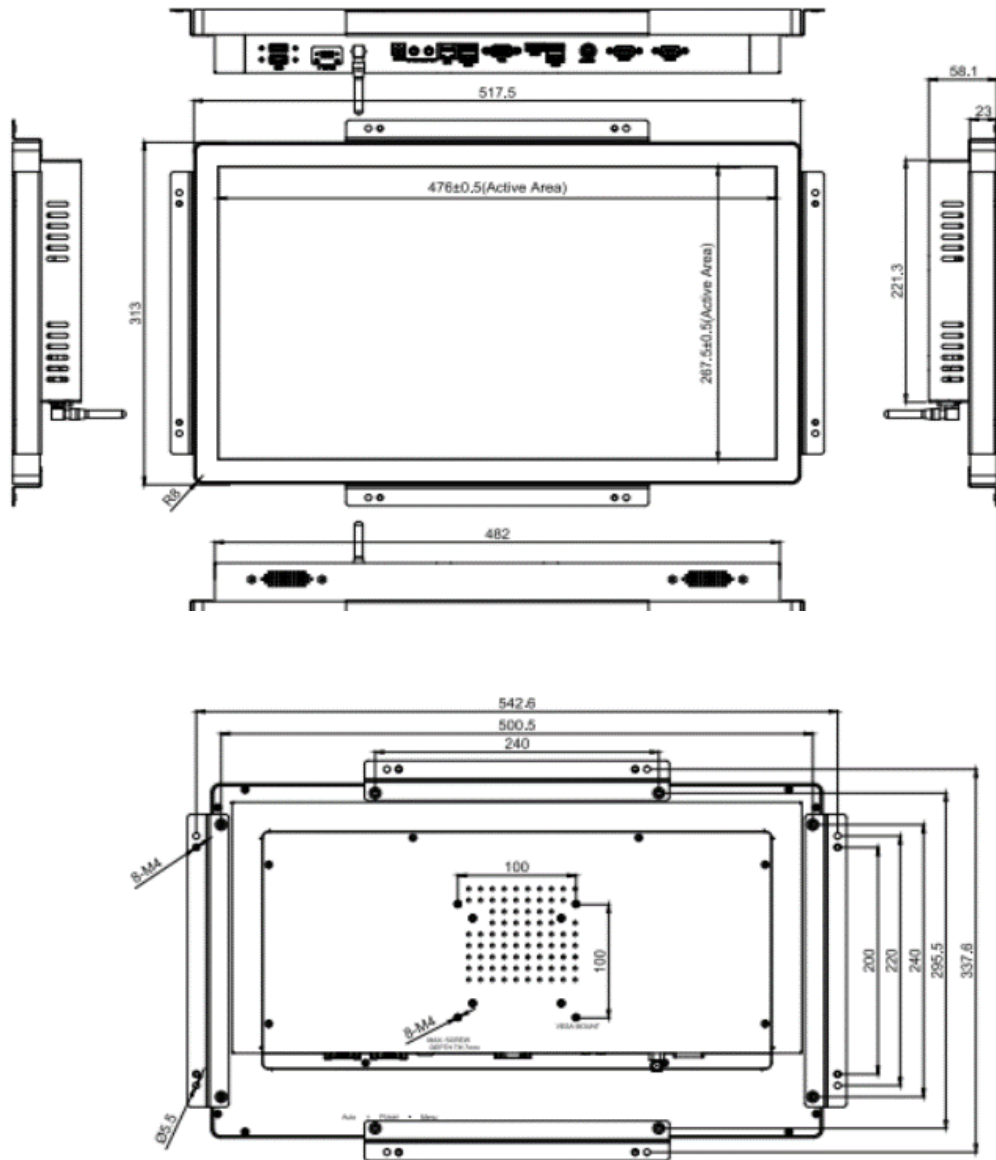

Mechanical Drawing

Touch and Displays Co.,Ltd.