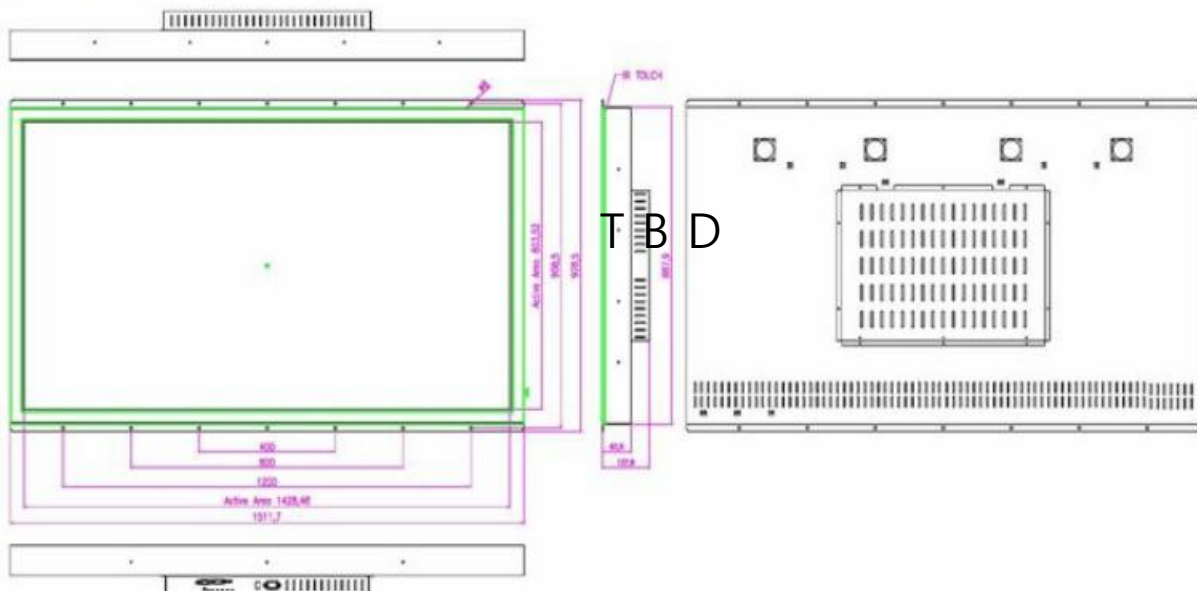

IR TOUCH MONITOR

Specification

Model Name	TSOPA-W6512-IR
Size	65 inch Wide
Active Area(mm)	1428.48(H) X 803.52(V)
Pixel Pitch(mm)	0.744(H) X 0.744(V)
Resolution	1920(H) X 1080(V)
Contrast Ratio	4000 : 1 (Typ)
Display Color	1073M
Brightness(cd/m ²)	700 (Typ)
Viewing Angle (L/R/U/D)	89 / 89 / 89 / 89
Signal Connector	(RGB, DVI, HDMI)
Optional Signal Connector	S-Video, CVBS
Power Source	AC 110~220V
Power Consumption	225W
Power Management	VESA DPMS Compliant
Plug & Play	VESA DDC 1/2B
Touch screen	IR (10point)
Frame Option	Chassis, Panel Mount
Product weight	T B D
Packing Information	T B D

Mechanical Drawing

* Specifications are subject to change without notice.

* Drawing is subject to change according to the specification