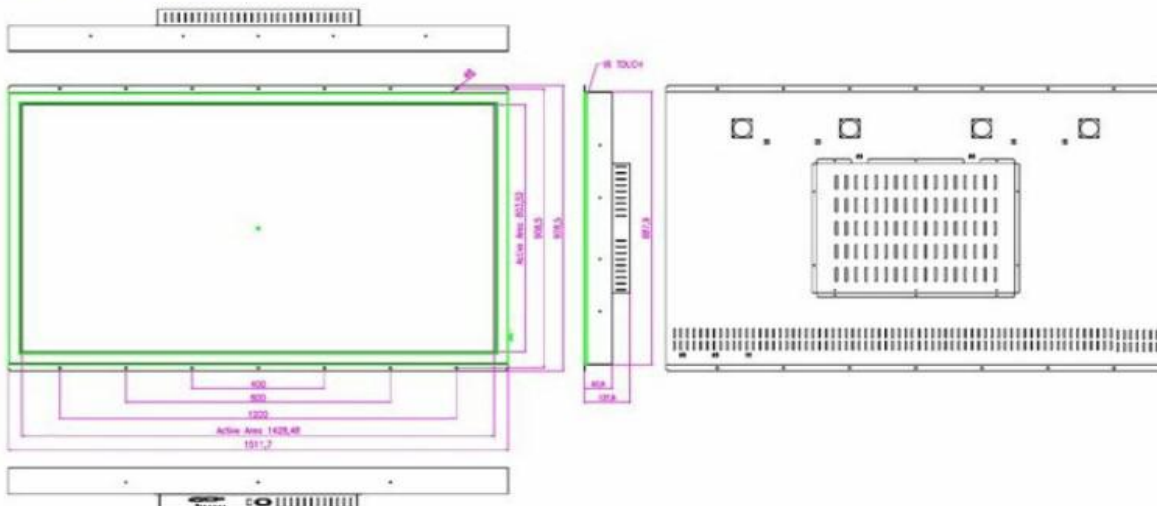

Mechanical Drawing

* Specifications are subject to change without notice.

* Drawing is subject to change according to the specification