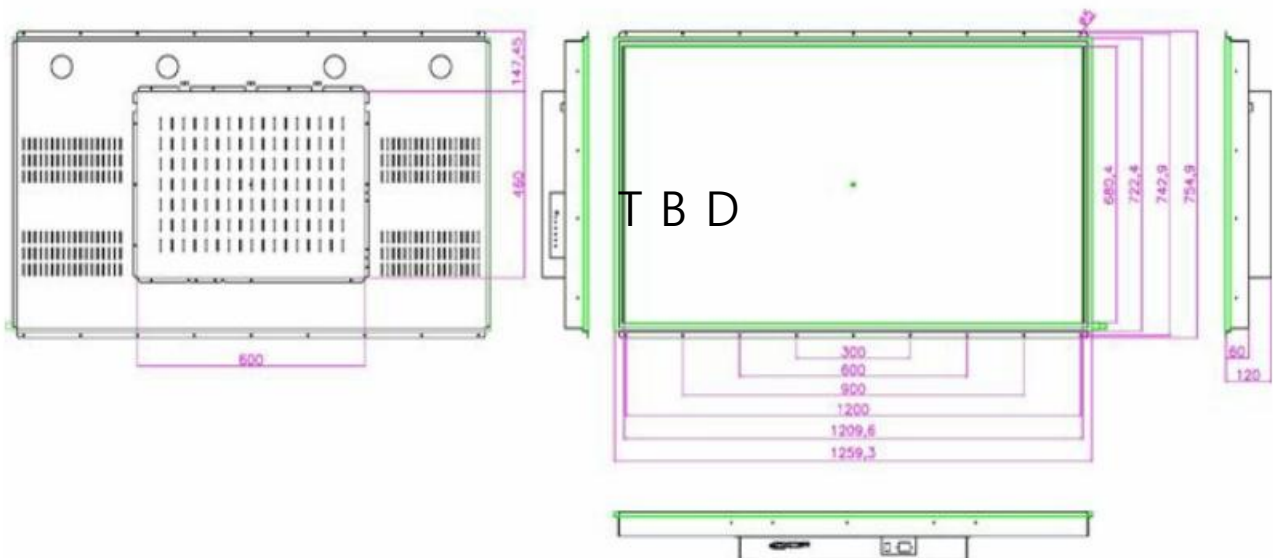

IR TOUCH MONITOR

Specification

Model Name	TSOPA-W5510-IR
Size	55 inch Wide
Active Area(mm)	1209.6(H) X 680.4(V)
Pixel Pitch(mm)	0.63(H) X 0.63(V)
Resolution	1920(H) X 1080(V)
Contrast Ratio	4000 : 1 (Typ)
Display Color	1073M
Brightness(cd/m ²)	450 (Typ)
Viewing Angle (L/R/U/D)	89 / 89 / 89 / 89
Signal Connector	(RGB, DVI, HDMI)
Optional Signal Connector	S-Video, CVBS
Power Source	AC 110~220V
Power Consumption	125W
Power Management	VESA DPMS Compliant
Plug & Play	VESA DDC 1/2B
Touch screen	IR (10point)
Frame Option	Chassis, Panel Mount
Product weight	T B D
Packing Information	T B D

Mechanical Drawing

* Specifications are subject to change without notice.

* Drawing is subject to change according to the specification