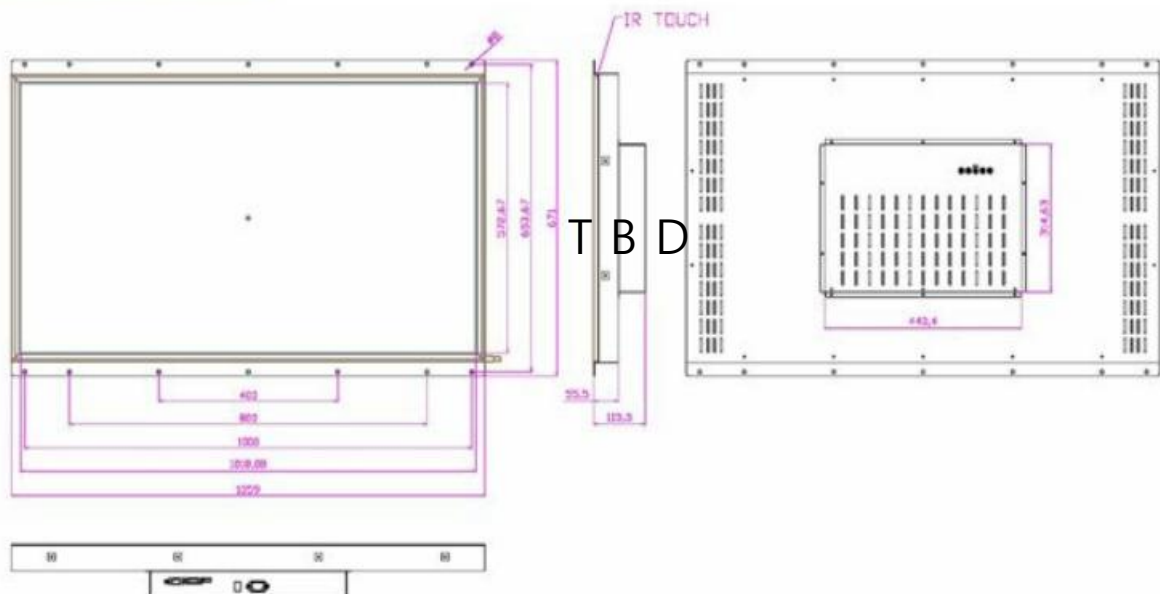

Mechanical Drawing

* Specifications are subject to change without notice.

* Drawing is subject to change according to the specification