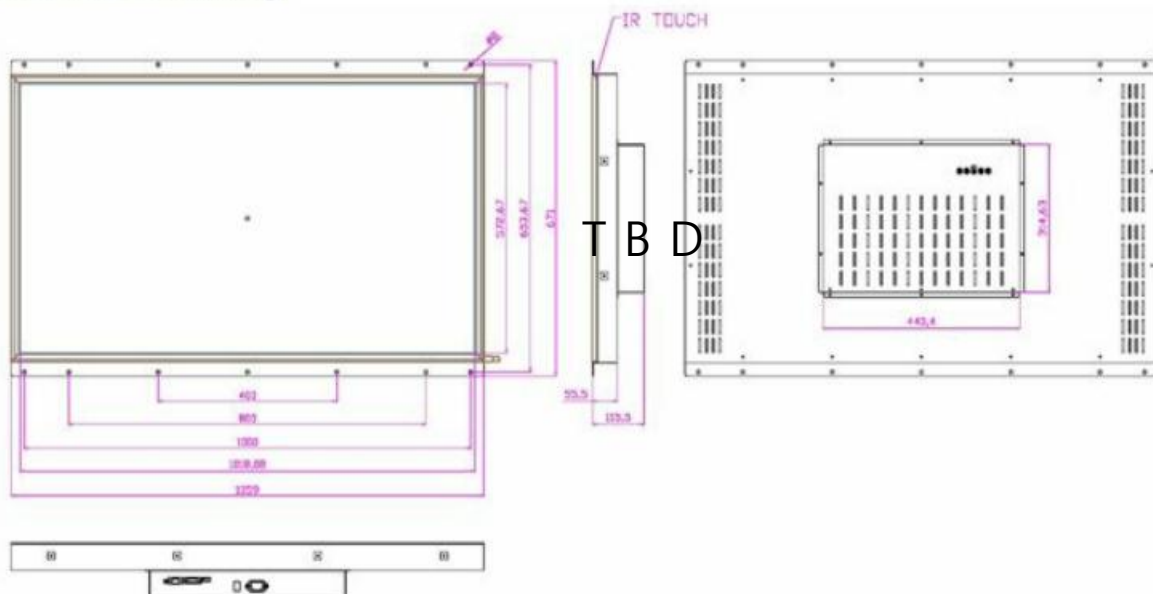

Mechanical Drawing

* Specifications are subject to change without notice.

* Drawing is subject to change according to the specification