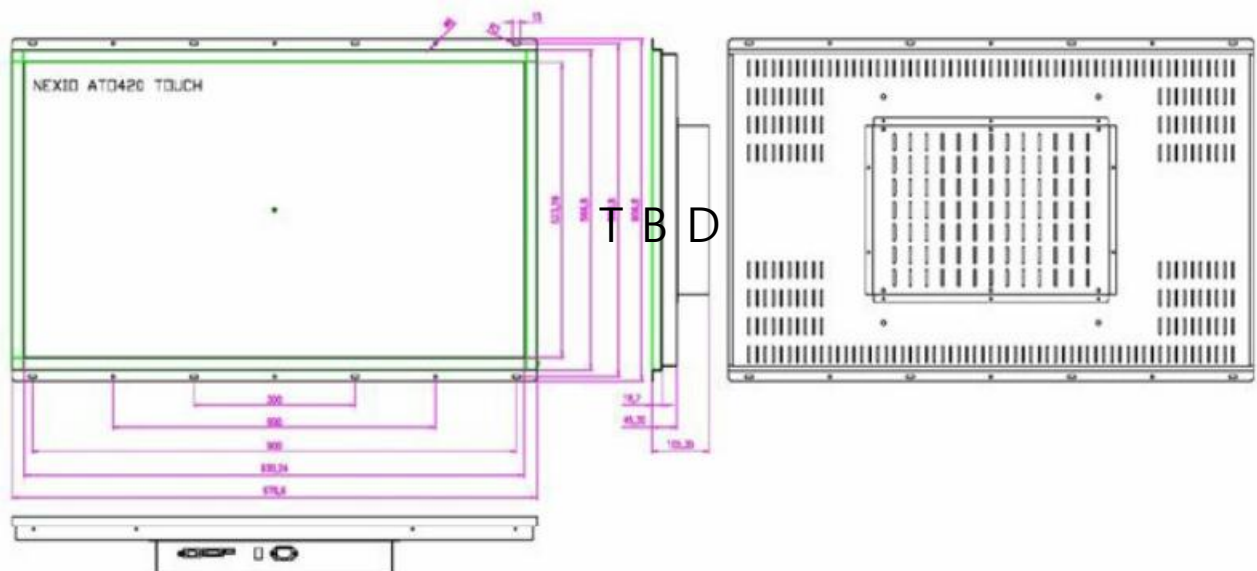

Mechanical Drawing

* Specifications are subject to change without notice.

* Drawing is subject to change according to the specification