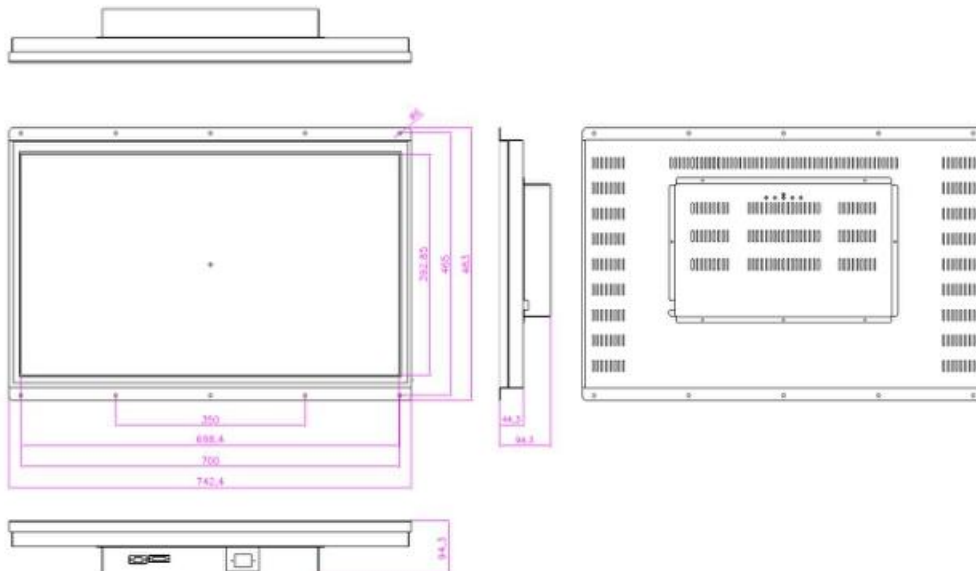

# IR TOUCH MONITOR

## Specification

<b>Model Name</b>	TSOPA-W3211-IR
Size	32 inch Wide
Active Area(mm)	698.4(H) X 392.85(V)
Pixel Pitch(mm)	0.36375(H) X 0.36375(V)
Resolution	1920(H) X 1080(V)
Contrast Ratio	1300 : 1 (Typ)
Display Color	16.7M
Brightness(cd/m <sup>2</sup> )	400 (Typ)
Viewing Angle (L/R/U/D)	89 / 89 / 89 / 89
Signal Connector	(RGB, DVI)
Optional Signal Connector	HDMI, S-Video, CVBS
Power Source	AC 110~220V
Power Consumption	46.2W
Power Management	VESA DPMS Compliant
Plug & Play	VESA DDC 1/2B
Touch screen	IR ( 10point )
Frame Option	Chassis, Panel Mount
Product weight	T B D
Packing Information	T B D

## Mechanical Drawing

\* Specifications are subject to change without notice.

\* Drawing is subject to change according to the specification