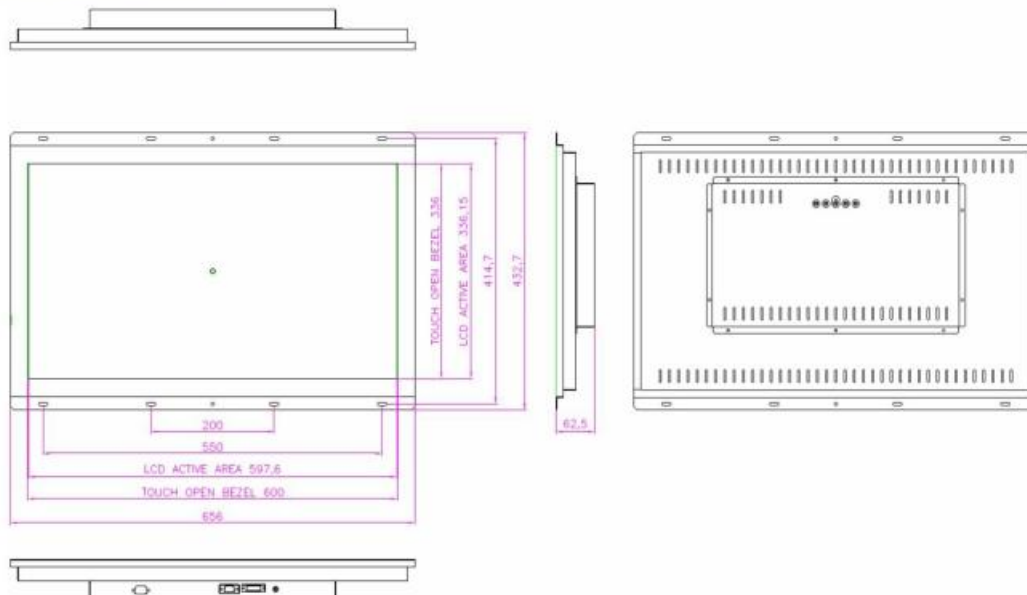

IR TOUCH MONITOR

Specification

Model Name	TSOPA-W2711-IR
Size	27 inch Wide
Active Area(mm)	27inches (686mm) diagonal
Pixel Pitch(mm)	0.3114(H) X 0.3114(V)
Resolution	1920(H) X 1080(V)
Contrast Ratio	1000 : 1 (Typ)
Display Color	16.7M
Brightness(cd/m ²)	250 (Typ)
Viewing Angle (L/R/U/D)	89 / 89 / 89 / 89
Signal Connector	(RGB, DVI)
Optional Signal Connector	HDMI, S-Video, CVBS
Power Source	12V DC in, with External AC to DC Adapter
Power Consumption	28.5W
Power Management	VESA DPMS Compliant
Plug & Play	VESA DDC 1/2B
Touch screen	IR (2point)
Frame Option	Chassis, Panel Mount
Product weight	T B D
Packing Information	T B D

Mechanical Drawing

* Specifications are subject to change without notice.

* Drawing is subject to change according to the specification