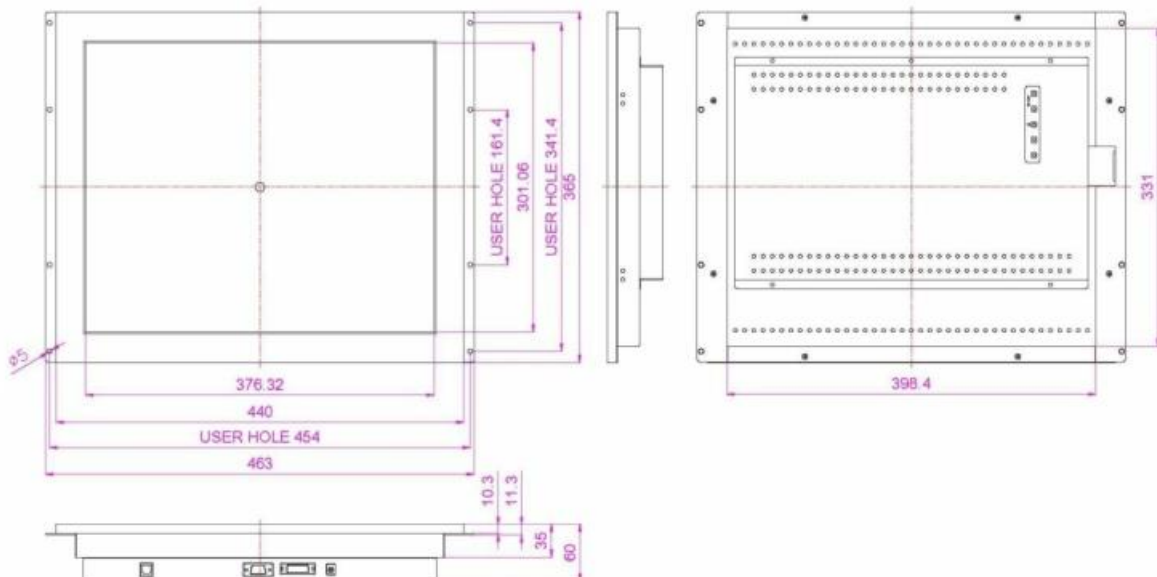

IR TOUCH MONITOR

Specification

Model Name	TSOPA-1902-IR
Size	19 inch
Active Area(mm)	374.78(H) X 299.83(V)
Pixel Pitch(mm)	0.0976(H) X 0.2928(V)
Resolution	1280(H) X 1024(V)
Contrast Ratio	1000 : 1 (Typ)
Display Color	16.7M
Brightness(cd/m ²)	250 (Typ)
Viewing Angle (L/R/U/D)	89 / 89 / 89 / 89
Signal Connector	(RGB, DVI)
Optional Signal Connector	HDMI, S-Video, CVBS
Power Source	12V DC in, with External AC to DC Adapter
Power Consumption	21.1W
Power Management	VESA DPMS Compliant
Plug & Play	VESA DDC 1/2B
Touch screen	IR
Frame Option	Chassis, Panel Mount, Rack Mount
Product weight	T B D
Packing Information	T B D

Mechanical Drawing

* Specifications are subject to change without notice.

* Drawing is subject to change according to the specification