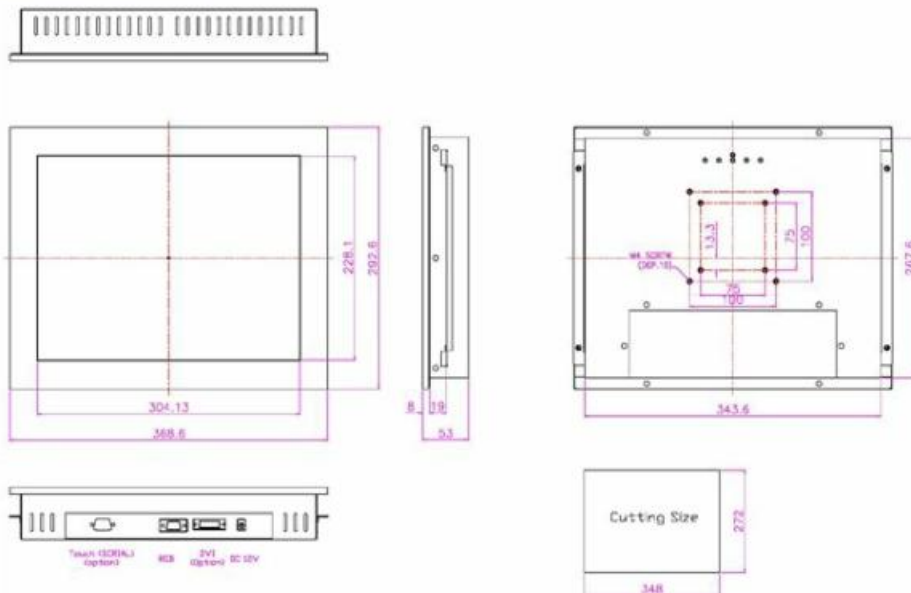

RESISTIVE TOUCH MONITOR

Specification

Model Name	TSINE-1502-RE
Size	15 inch
Active Area(mm)	304.128(H) X 228.096(V)
Pixel Pitch(mm)	0.297(H) X 0.297(V)
Resolution	1024(H) X 768(V)
Contrast Ratio	700 : 1 (Typ)
Display Color	16.2M
Brightness(cd/m ²)	450 (Typ)
Viewing Angle (L/R/U/D)	80 / 80 / 70 / 60
Signal Connector	(RGB, DVI)
Optional Signal Connector	HDMI, S-Video, CVBS
Power Source	12V DC in, with External AC to DC Adapter
Power Consumption	11.6W
Power Management	VESA DPMS Compliant
Plug & Play	VESA DDC 1/2B
Touch screen	Resistive
Frame Option	Open, Chassis
Product weight	T B D
Packing Information	T B D

Mechanical Drawing

* Specifications are subject to change without notice.

* Drawing is subject to change according to the specification