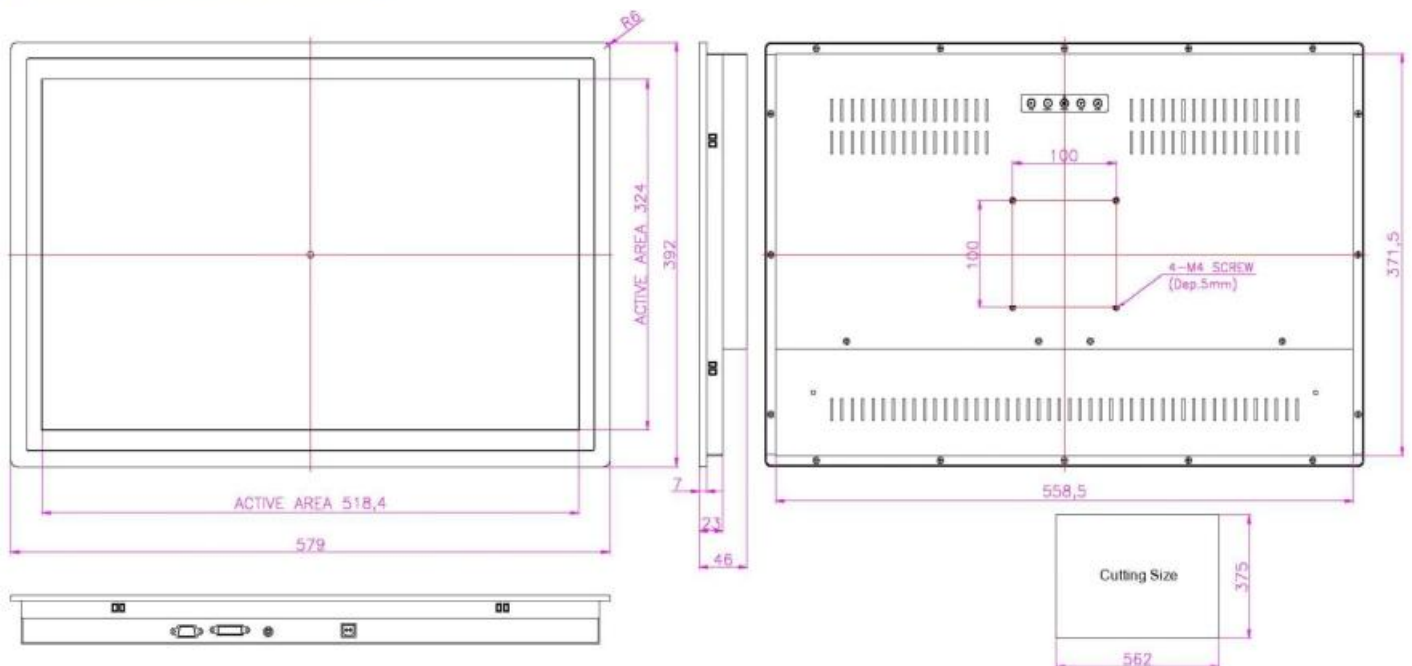

Mechanical Drawing

*Specifications are subject to change without notice.

*Drawing is subject to change according to the specification