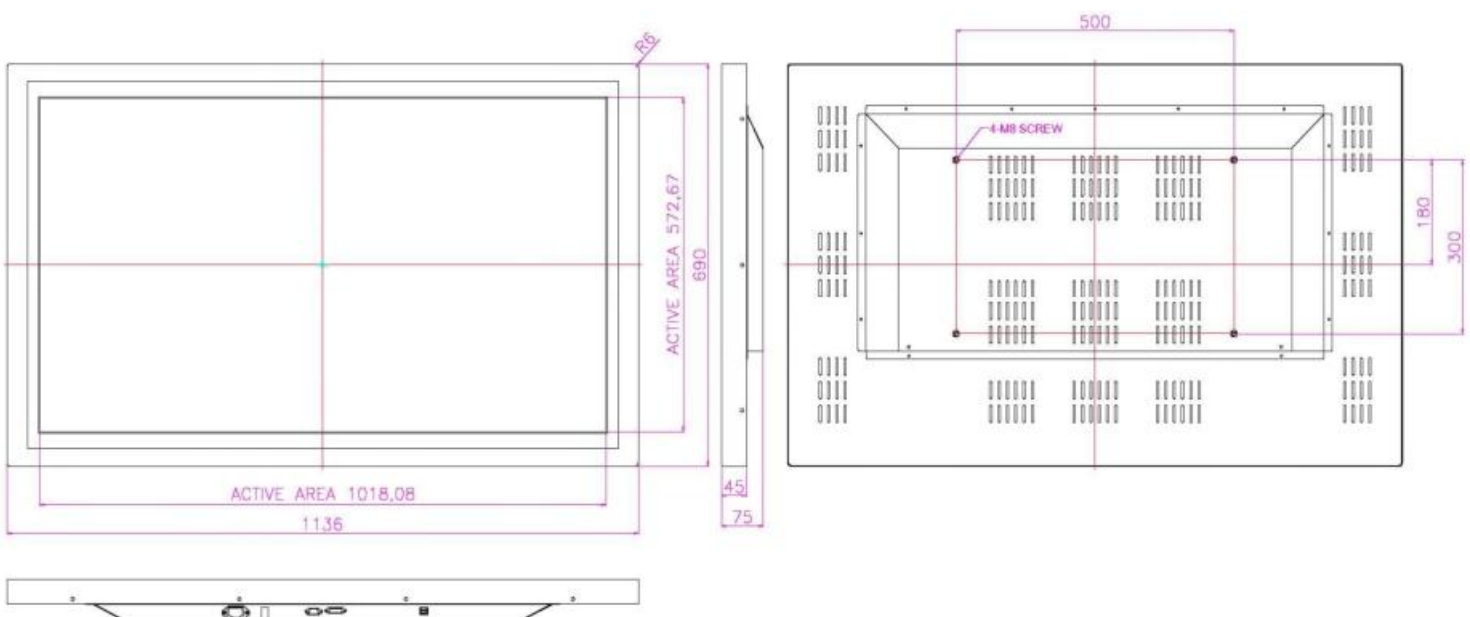

PCAP Multi-Touch Monitor

Enclosed Chassis type

Specification

Model Name	TSCHA-W4610-PCT
Size	46 inch Wide
Active Area(mm)	1018.08(H) X 572.67(V)
Pixel Pitch(mm)	0.53025(H) X 0.53025(V)
Resolution	1920(H) X 1080(V)
Contrast Ratio	4000 : 1 (Typ)
Display Color	1073M
Brightness(cd/m ²)	500 (Typ)
Viewing Angle (L/R/U/D)	89 / 89 / 89 / 89
Signal Connector	(RGB, DVI, HDMI)
Optional Signal Connector	S-Video, CVBS, DP
Power Source	AC 110~220V
Power Consumption	106W
Power Management	VESA DPMS Compliant
Plug & Play	VESA DDC 1/2B
Touch screen	PCAP
Product weight	TBD
Packing Information	TBD

Mechanical Drawing

*Specifications are subject to change without notice.

*Drawing is subject to change according to the specification