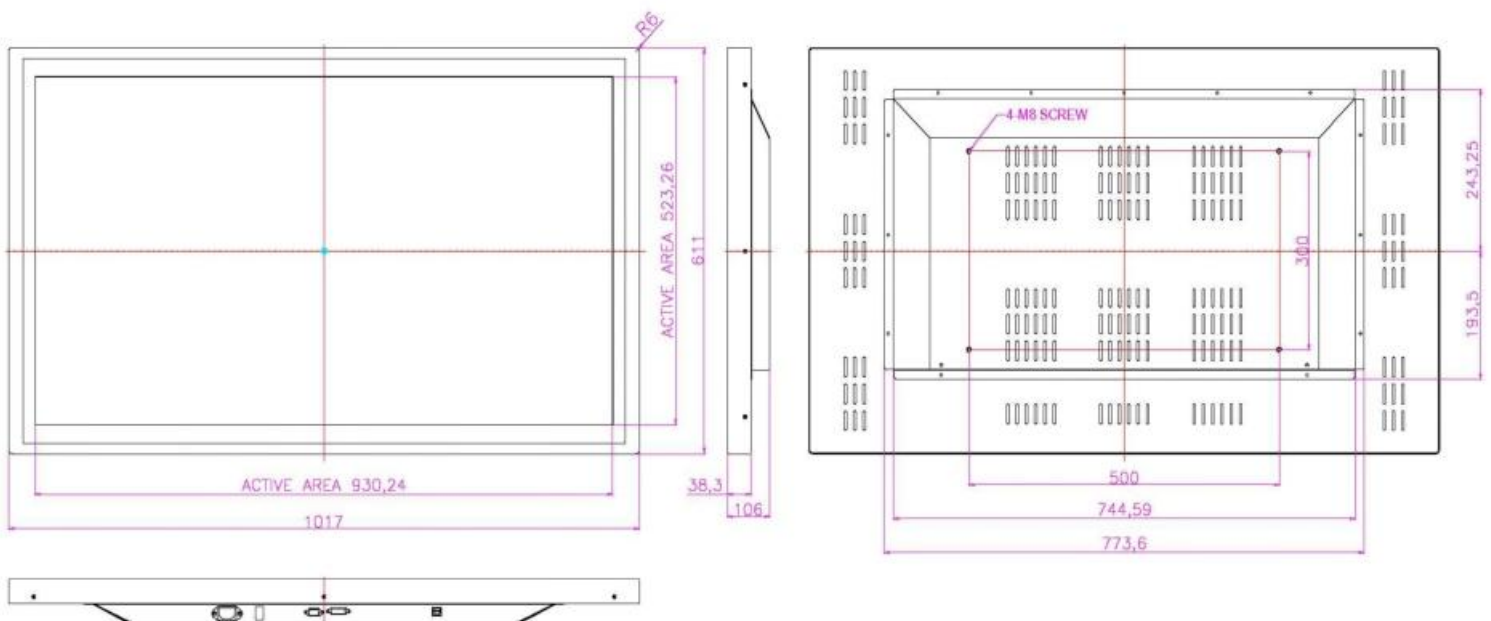

Mechanical Drawing

*Specifications are subject to change without notice.

*Drawing is subject to change according to the specification