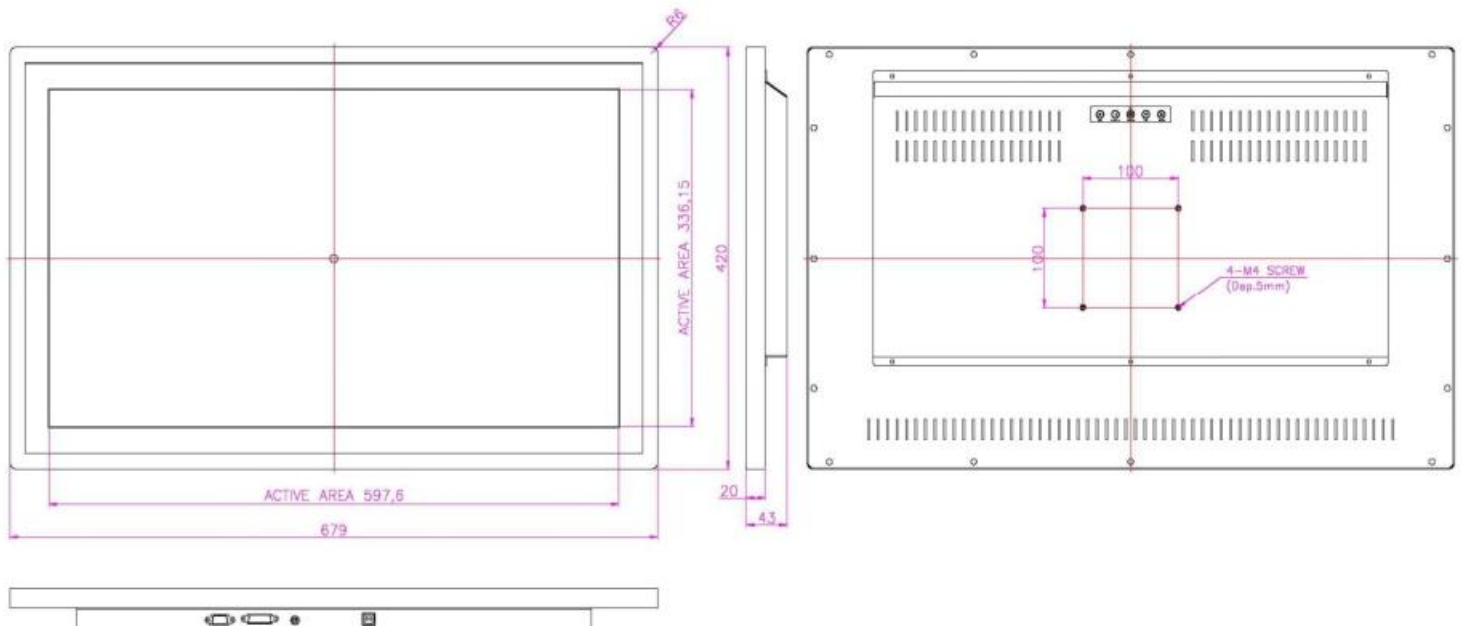

Mechanical Drawing

*Specifications are subject to change without notice.

*Drawing is subject to change according to the specification