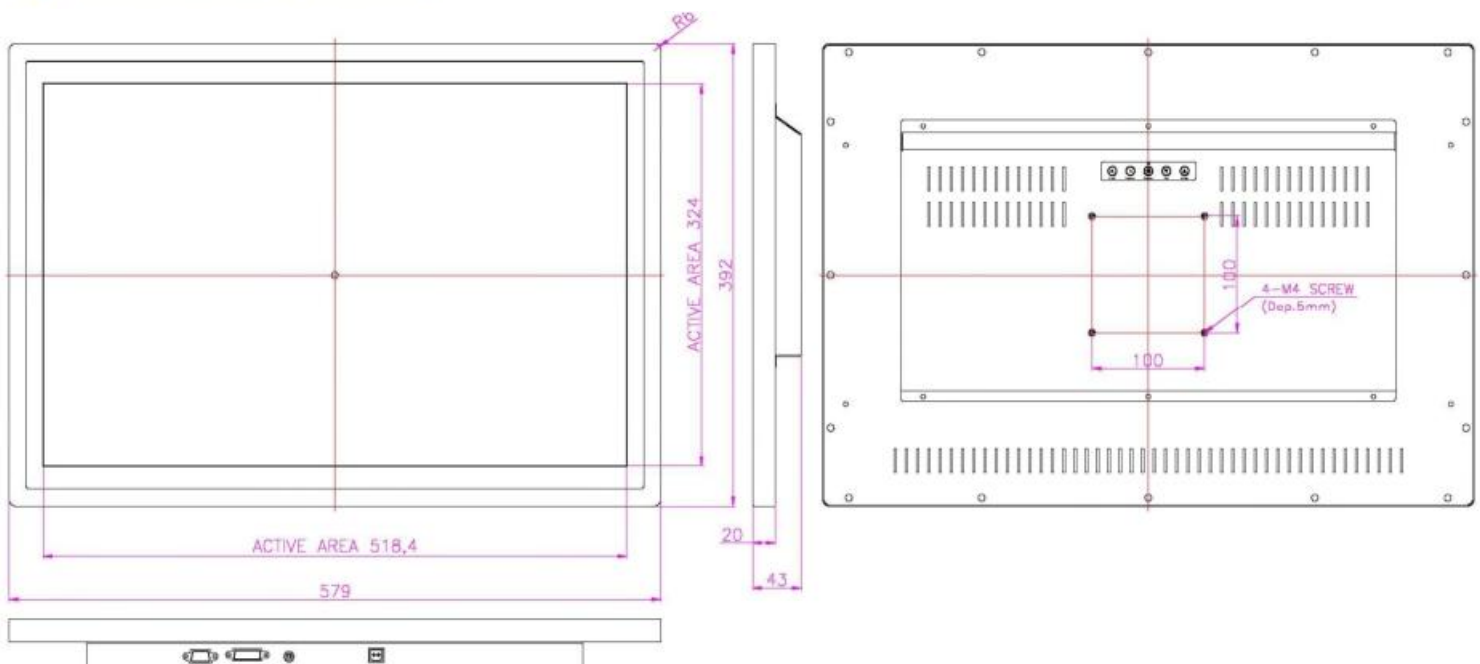

Mechanical Drawing

*Specifications are subject to change without notice.

*Drawing is subject to change according to the specification