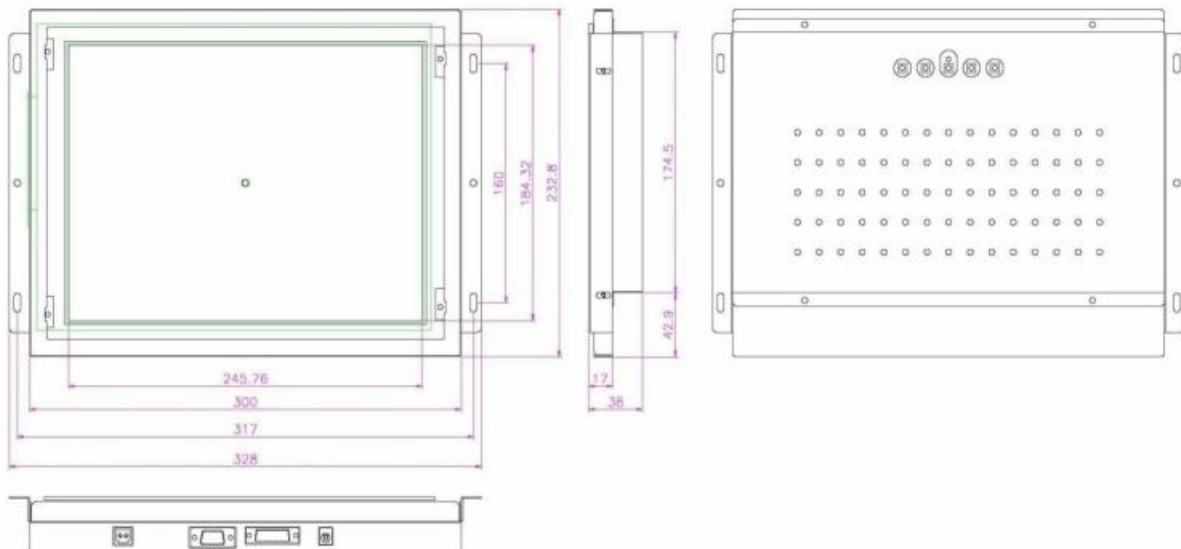

Mechanical Drawing

* Specifications are subject to change without notice.

* Drawing is subject to change according to the specification