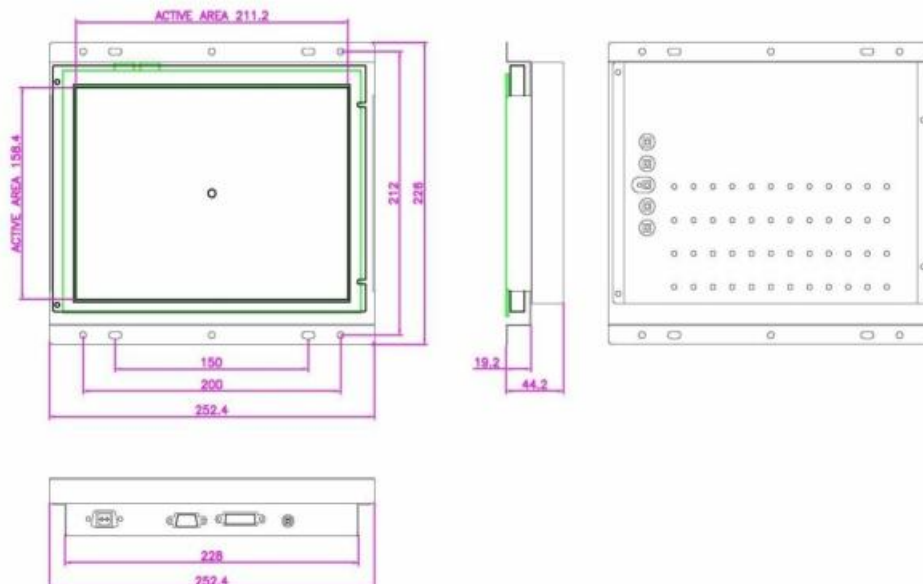

PCAP TOUCH MONITOR

Specification

Model Name	TSOPA-1041-PCT
Size	10.4 inch
Active Area(mm)	210.4(H) X 157.8(V)
Pixel Pitch(mm)	0.2055(H) X 0.2055(V)
Resolution	1024(H) X 768(V)
Contrast Ratio	1400 : 1 (Typ)
Display Color	262K, 16.2M
Brightness(cd/m ²)	400 (Typ)
Viewing Angle (L/R/U/D)	89 / 89 / 89 / 89
Signal Connector	(RGB, DVI)
Optional Signal Connector	HDMI, S-Video, CVBS
Power Source	12V DC in, with External AC to DC Adapter
Power Consumption	8.7W
Power Management	VESA DPMS Compliant
Plug & Play	VESA DDC 1/2B
Touch screen	Projected Capacitive (2point)
Frame Option	Chassis, Panel Mount, Rack Mount
Product weight	1.6 Kg
Packing Information	390x340x150(H)mm (1pcs/ 2.9Kg)

Mechanical Drawing

* Specifications are subject to change without notice.

* Drawing is subject to change according to the specification