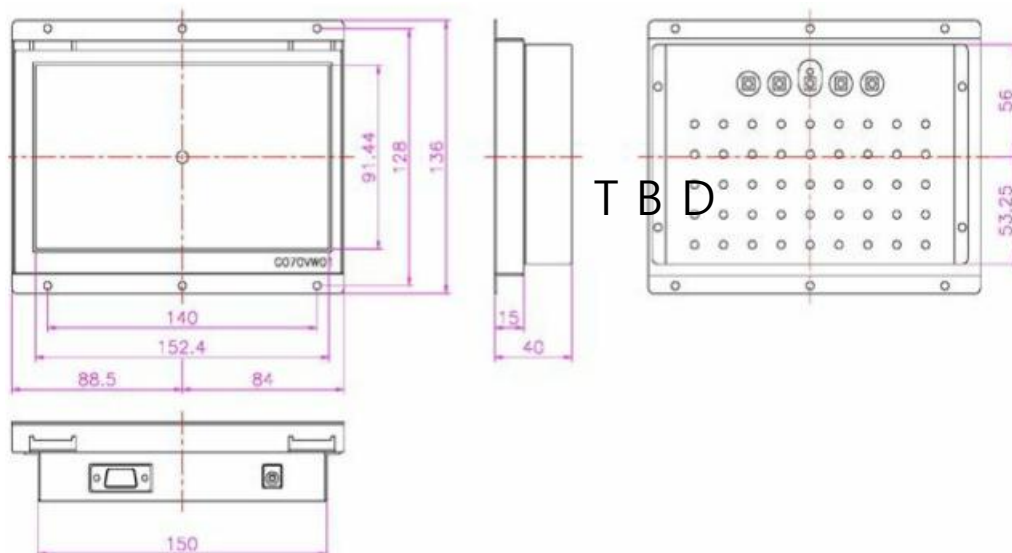

Mechanical Drawing

* Specifications are subject to change without notice.

* Drawing is subject to change according to the specification