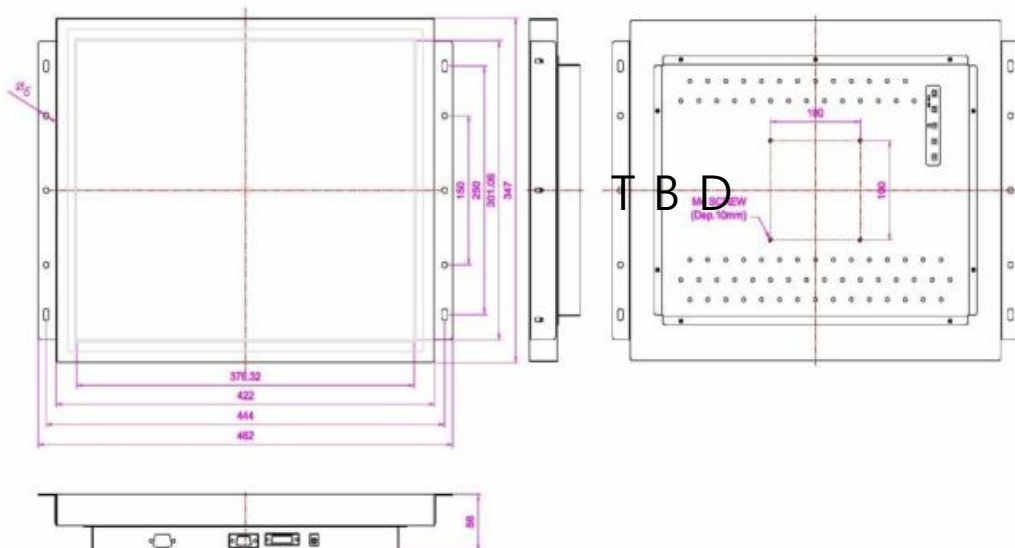

Mechanical Drawing

* Specifications are subject to change without notice.

* Drawing is subject to change according to the specification