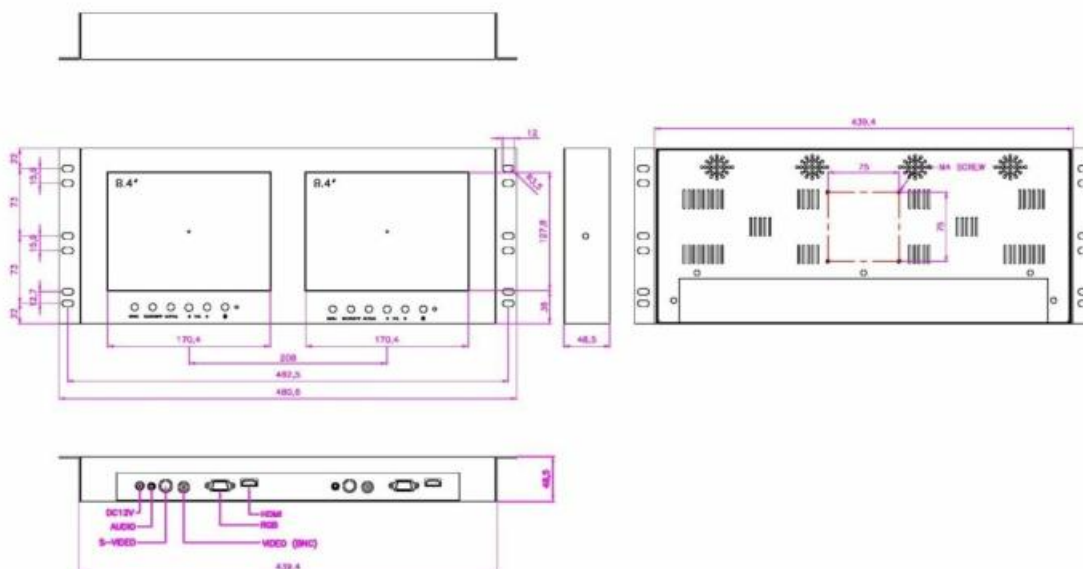

RACK MOUNT FRAME MONITOR

Specification

Model Name	TSRA-D0840
Size	8.4 inch
Active Area(mm)	170.4(H) X 127.8(V)
Pixel Pitch(mm)	0.213(H) X 0.213(V)
Resolution	800(H) X 600(V)
Contrast Ratio	600 : 1 (Typ)
Display Color	262K, 16.2M
Brightness(cd/m ²)	250 (Typ)
Viewing Angle (L/R/U/D)	80 / 80 / 80 / 60
Signal Connector	VB-502
	RGB, HDMI, S-Video, CVBS, Audio
Power Source	12V DC in, with External AC to DC Adapter
Power Consumption	20W
Power Management	VESA DPMS Compliant
Plug & Play	VESA DDC 1/2B
Option Touch screen	RES
Product weight	T B D
Packing Information	T B D

Mechanical Drawing

* Specifications are subject to change without notice.

* Drawing is subject to change according to the specification