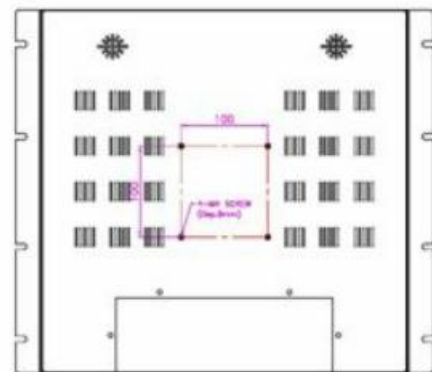

Mechanical Drawing

* Specifications are subject to change without notice.

* Drawing is subject to change according to the specification