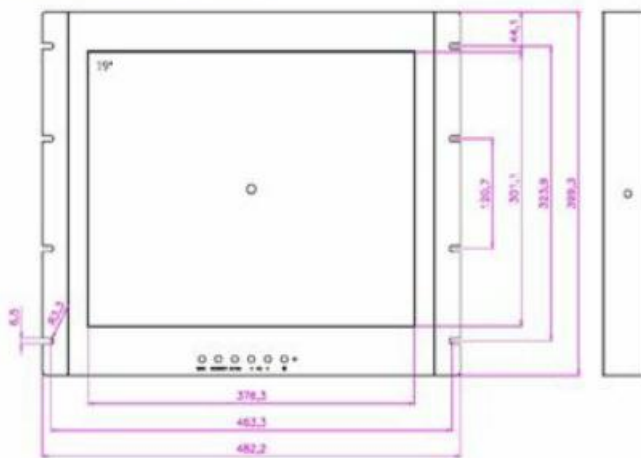

RACK MOUNT FRAME MONITOR

Specification

Model Name	TSRA-1902
Size	19 inch
Active Area(mm)	374.78(H) X 299.83(V)
Pixel Pitch(mm)	0.0976(H) X 0.2928(V)
Resolution	1280(H) X 1024(V)
Contrast Ratio	1000 : 1 (Typ)
Display Color	16.7 M
Brightness(cd/m ²)	250 (Typ)
Viewing Angle (L/R/U/D)	89 / 89 / 89 / 89
Signal Connector	RGB, HDMI, S-Video, CVBS, Audio
Power Source	12V DC in, with External AC to DC Adapter
Power Consumption	21.1W
Power Management	VESA DPMS Compliant
Plug & Play	VESA DDC 1/2B
Option Touch screen	RES
Product weight	T B D
Packing Information	T B D

Mechanical Drawing

* Specifications are subject to change without notice.

* Drawing is subject to change according to the specification