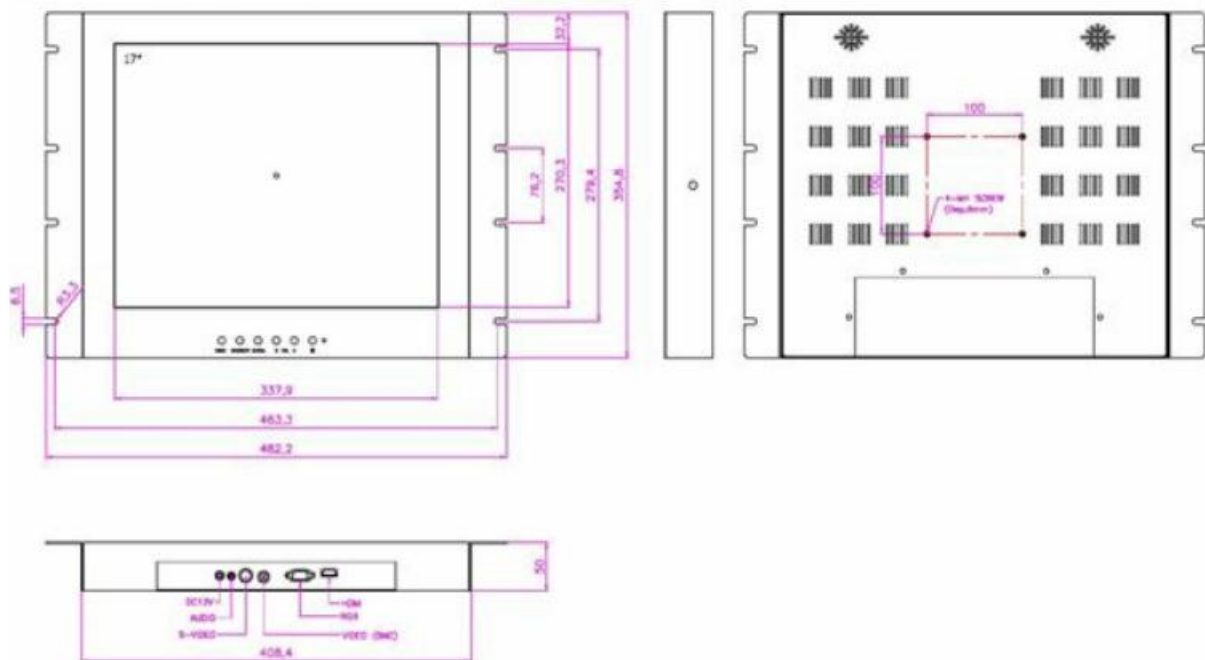

RACK MOUNT FRAME MONITOR

Specification

Model Name	TSRA-1700
Size	17 inch
Active Area(mm)	337.920(H) X 270.336(V)
Pixel Pitch(mm)	0.264(H) X 0.264(V)
Resolution	1280(H) X 1024(V)
Contrast Ratio	1000 : 1 (Typ)
Display Color	16.7 M
Brightness(cd/m ²)	250 (Typ)
Viewing Angle (L/R/U/D)	85 / 85 / 80 / 80
Signal Connector	RGB, HDMI, S-Video, CVBS, Audio
Power Source	12V DC in, with External AC to DC Adapter
Power Consumption	15.6W
Power Management	VESA DPMS Compliant
Plug & Play	VESA DDC 1/2B
Option Touch screen	RES
Product weight	T B D
Packing Information	T B D

Mechanical Drawing

* Specifications are subject to change without notice.

* Drawing is subject to change according to the specification