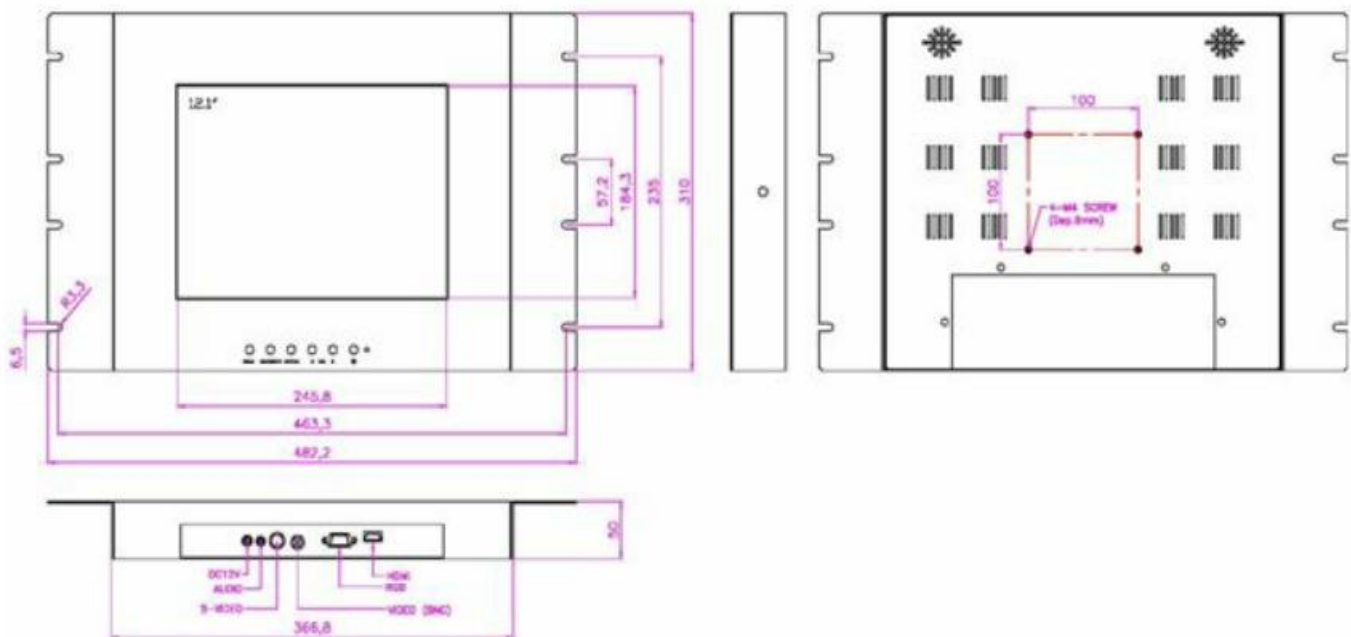

RACK MOUNT FRAME MONITOR

Specification

Model Name	TSRA-1211
Size	12.1 inch
Active Area(mm)	245.76(H) X 184.32(V)
Pixel Pitch(mm)	0.24(H) X 0.24(V)
Resolution	1024(H) X 768 (V)
Contrast Ratio	700 : 1 (Typ)
Display Color	262K, 16.2M
Brightness(cd/m ²)	500 (Typ)
Viewing Angle (L/R/U/D)	80 / 80 / 80 / 80
Signal Connector	RGB, HDMI, S-Video, CVBS, Audio
Power Source	12V DC in, with External AC to DC Adapter
Power Consumption	13.6W
Power Management	VESA DPMS Compliant
Plug & Play	VESA DDC 1/2B
Option Touch screen	RES
Product weight	T B D
Packing Information	T B D

Mechanical Drawing

* Specifications are subject to change without notice.

* Drawing is subject to change according to the specification