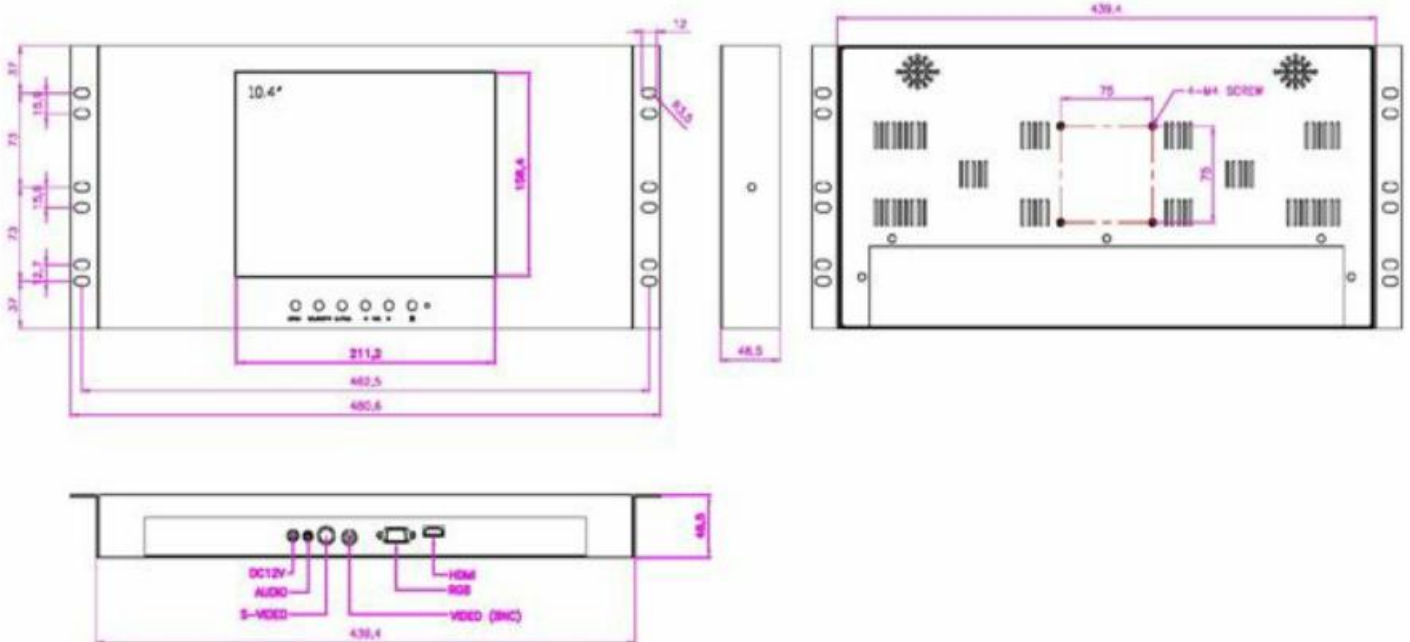

RACK MOUNT FRAME MONITOR

Specification

Model Name	TSRA-1041
Size	10.4 inch
Active Area(mm)	210.4(H) X 157.8(V)
Pixel Pitch(mm)	0.2055(H) X 0.2055(V)
Resolution	1024(H) X 768 (V)
Contrast Ratio	1400 : 1 (Typ)
Display Color	262K, 16.2M
Brightness(cd/m ²)	400 (Typ)
Viewing Angle (L/R/U/D)	89 / 89 / 89 / 89
Signal Connector	RGB, HDMI, S-Video, CVBS, Audio
Power Source	12V DC in, with External AC to DC Adapter
Power Consumption	8.7W
Power Management	VESA DPMS Compliant
Plug & Play	VESA DDC 1/2B
Option Touch screen	RES
Product weight	T B D
Packing Information	T B D

Mechanical Drawing

* Specifications are subject to change without notice.

* Drawing is subject to change according to the specification