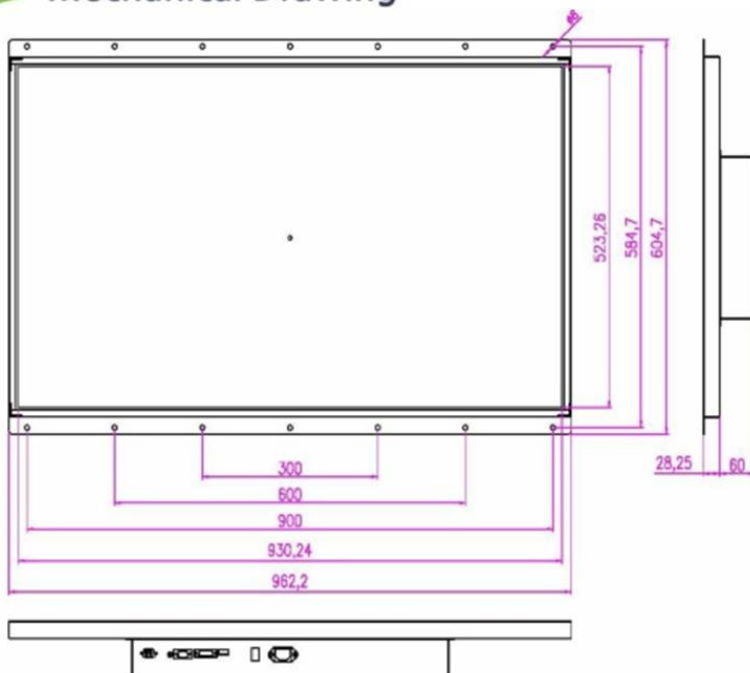

GAMING OPEN FRAME MONITOR

Specification

Model Name	TSG-W4211
Size	42 inch Wide
Active Area(mm)	42.02inches (1067.308mm) diagonal
Pixel Pitch(mm)	0.4845(H) X 0.4845(V)
Resolution	1920(H) X 1080(V)
Contrast Ratio	4000 : 1 (Typ)
Display Color	1073M
Brightness(cd/m ²)	700 (Typ)
Viewing Angle (L/R/U/D)	89 / 89 / 89 / 89
Signal Connector	(RGB, DVI)
Optional Signal Connector	HDMI, S-Video, CVBS
Power Source	AC 110~220V
Power Consumption	110W
Power Management	VESA DPMS Compliant
Plug & Play	VESA DDC 1/2B
Product weight	20.5 Kg
Packing Information	1060x220x730(H)mm (1pcs/ 23.6Kg)

Mechanical Drawing

* Specifications are subject to change without notice.

* Drawing is subject to change according to the specification