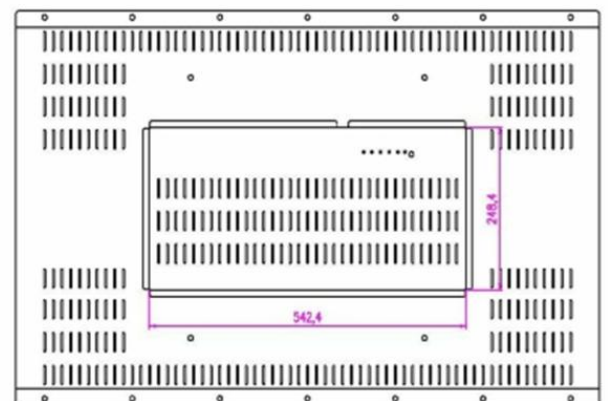

Mechanical Drawing

* Specifications are subject to change without notice.

* Drawing is subject to change according to the specification