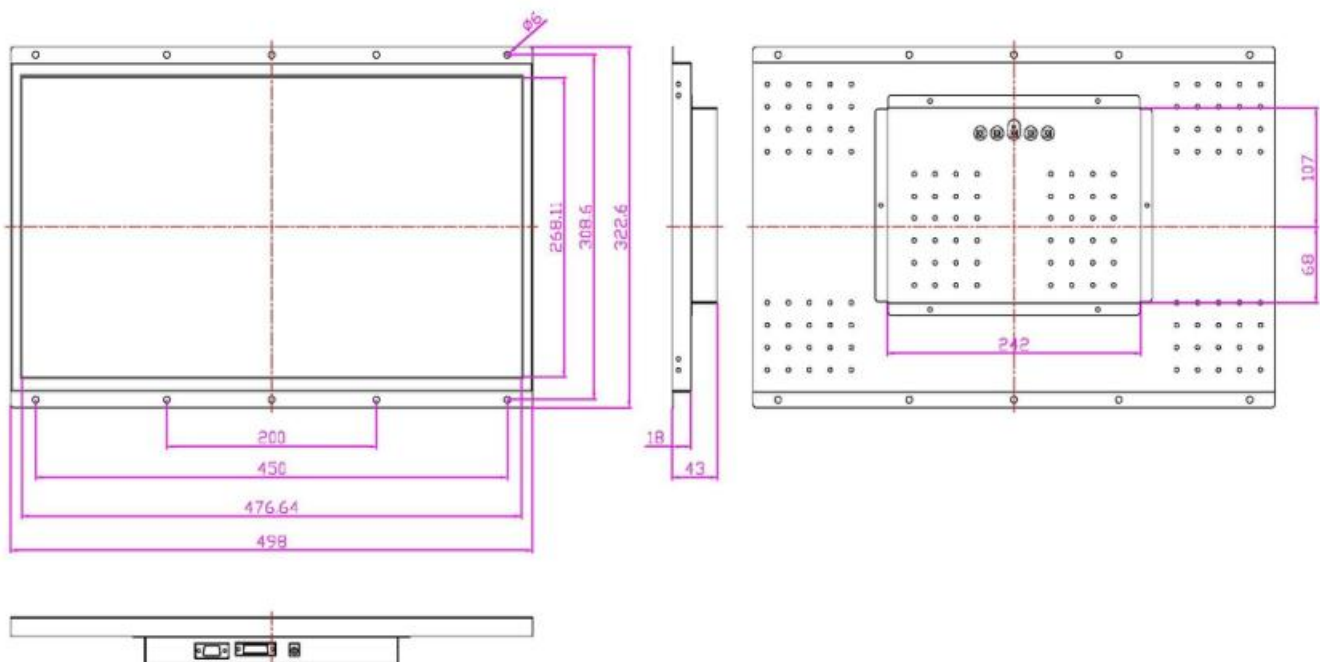

## Specification

<b>Model Name</b>	TSG-W2152
Size	21.5 inch Wide
Active Area(mm)	476.064(H) X 267.786(V)
Pixel Pitch(mm)	0.24795(H) X 0.24795(V)
Resolution	1920(H) X 1080(V)
Contrast Ratio	1000 : 1 (Typ)
Display Color	16.7 M
Brightness(cd/m <sup>2</sup> )	250 (Typ)
Viewing Angle (L/R/U/D)	89 / 89 / 89 / 89
Signal Connector	(RGB, DVI)
Optional Signal Connector	HDMI, S-Video, CVBS
Power Source	12V DC in, with External AC to DC Adapter
Power Consumption	25W
Power Management	VESA DPMS Compliant
Plug & Play	VESA DDC 1/2B
Product weight	3.7 Kg
Packing Information	640x360x460(H)mm (3pcs/ 15.7Kg)

## Mechanical Drawing

\* Specifications are subject to change without notice.

\* Drawing is subject to change according to the specification