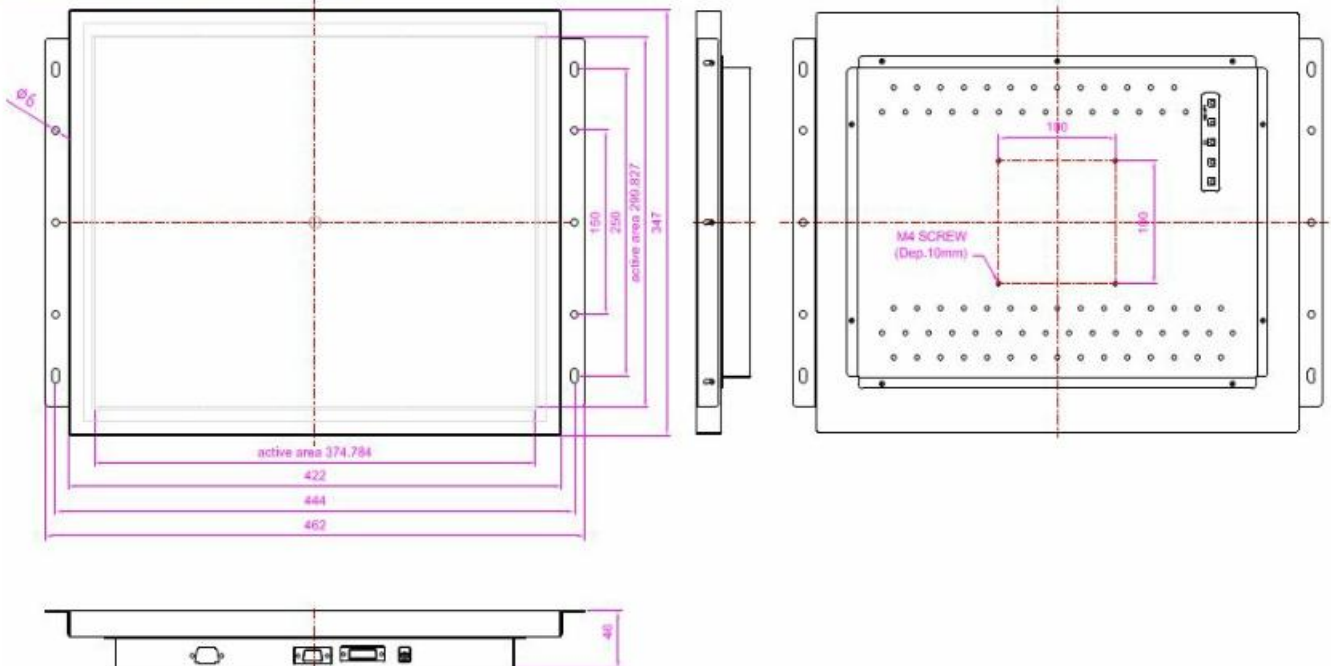

## Specification

<b>Model Name</b>	TSG-1902
Size	19 inch
Active Area(mm)	374.78(H) X 299.83(V)
Pixel Pitch(mm)	0.0976(H) X 0.2928(V)
Resolution	1280(H) X 1024(V)
Contrast Ratio	1000 : 1 (Typ)
Display Color	16.7 M
Brightness(cd/m <sup>2</sup> )	250 (Typ)
Viewing Angle (L/R/U/D)	89 / 89 / 89 / 89
Signal Connector	(RGB, DVI)
Optional Signal Connector	HDMI, S-Video, CVBS
Power Source	12V DC in, with External AC to DC Adapter
Power Consumption	21.1W
Power Management	VESA DPMS Compliant
Plug & Play	VESA DDC 1/2B
Product weight	4.4 Kg
Packing Information	540x460x140(H)mm (1pcs/ 6.1Kg)

## Mechanical Drawing

\* Specifications are subject to change without notice.

\* Drawing is subject to change according to the specification