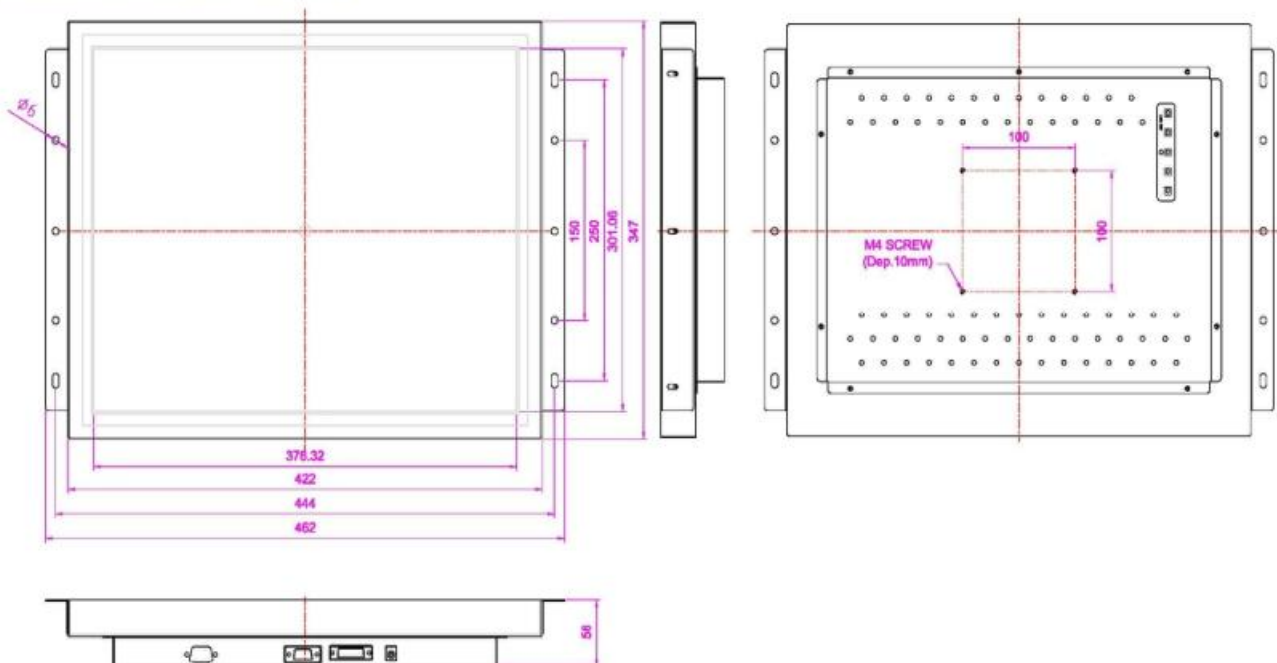

## Specification

<b>Model Name</b>	TSG-1900
Size	19 inch
Active Area(mm)	376.32(H) X 301.06(V)
Pixel Pitch(mm)	0.294(H) X 0.294(V)
Resolution	1280(H) X 1024(V)
Contrast Ratio	1000 : 1 (Typ)
Display Color	16.7 M
Brightness(cd/m <sup>2</sup> )	250 (Typ)
Viewing Angle (L/R/U/D)	85 / 85 / 80 / 80
Signal Connector	(RGB, DVI)
Optional Signal Connector	HDMI, S-Video, CVBS
Power Source	12V DC in, with External AC to DC Adapter
Power Consumption	17.8W
Power Management	VESA DPMS Compliant
Plug & Play	VESA DDC 1/2B
Product weight	4.2 Kg
Packing Information	490x360x470(H)mm (3pcs/ 16.6Kg)

## Mechanical Drawing

\* Specifications are subject to change without notice.

\* Drawing is subject to change according to the specification