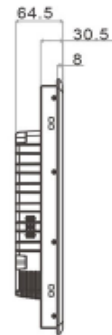

Signal Ports

VGA	1x VGA
DVI	1x DVI
HDMI	1x HDMI
Audio in/out	Optional

OSD

OSD control	Brightness, contrast ratio, auto adjustment, H/V position, language select, etc.
Support languages	English, French, Spanish, Portuguese, Italian, German, Russian, Japanese, Chinese, etc.
Support OS	Windows XP, Windows /7/8/10, Linux, Mac OS X, Android, ect.

Power Supply	
External Power Supply	AC 100-240V, 50-60Hz
Working voltage	DC 12V
Power consumption	≤25W
Enclosure	
Material	Aluminum Alloy
Color	Black, Silver
VESA mounting	75x75mm/100x100mm
IP grade	Front panel IP65 waterproof
Operating Environment	
Temperature Range	Operating: -10 to 60°C, Storage: -20 to 70°C
Relative humidity	Operating: 10% to 80%, Storage: 5% to 90%
Packing Details	
Net weight	6.1kg
Gross weight	7.6kg
Product Dimension	53.74*32.88*6.45cm
Packing size	74*45*18cm
Accessories	Power adapter, VGA cable, USB touch cable, embedded screws, user manual, warranty card
Other	
Mounting	Embedded mounting screws
	Wall mounting brackets (Optional)
	Desk stand holder (Optional)

21.5" Touch Monitor

Front view

Side view

Back view