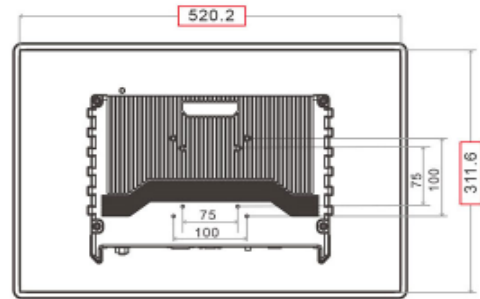

Power Supply	
External Power Supply	AC 100-240V, 50-60Hz
Working voltage	DC 12V
Power consumption	≤25W
Enclosure	
Material	Aluminum Alloy
Color	Black, Silver
VESA mounting	75x75mm/100x100mm
IP grade	Front panel IP65 waterproof
Operating Environment	
Temperature Range	Operating: -10 to 60°C, Storage: -20 to 70°C
Relative humidity	Operating: 10% to 80%, Storage: 5% to 90%
Packing Details	
Net weight	6.1kg
Gross weight	7.6kg
Product Dimension	53.74*32.88*6.45cm
Packing size	74*45*18cm
Accessories	Power adapter, VGA cable, USB touch cable, embedded screws, user manual, warranty card
Other	
Mounting	Embedded mounting screws
	Wall mounting brackets (Optional)
	Desk stand holder (Optional)

21.5" Touch Monitor

Front view

Side view

Back view