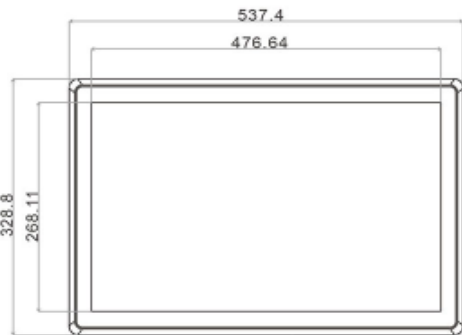

Power Supply	
External Power Supply	AC 100-240V, 50-60Hz
Working voltage	DC 12V
Power consumption	≤25W
Enclosure	
Material	Aluminum Alloy
Color	Black, Silver
VESA mounting	75x75mm/100x100mm
IP grade	Front panel IP65 waterproof
Operating Environment	
Temperature Range	Operating: -10 to 60°C, Storage: -20 to 70°C
Relative humidity	Operating: 10% to 80%, Storage: 5% to 90%
Packing Details	
Net weight	6.1kg
Gross weight	7.6kg
Product Dimension	53.74*32.88*6.45cm
Packing size	74*45*18cm
Accessories	Power adapter, VGA cable, USB touch cable, embedded screws, user manual, warranty card
Other	
Mounting	Embedded mounting screws
	Wall mounting brackets (Optional)
	Desk stand holder (Optional)

21.5" Touch Monitor

Front view

Side view

Back view