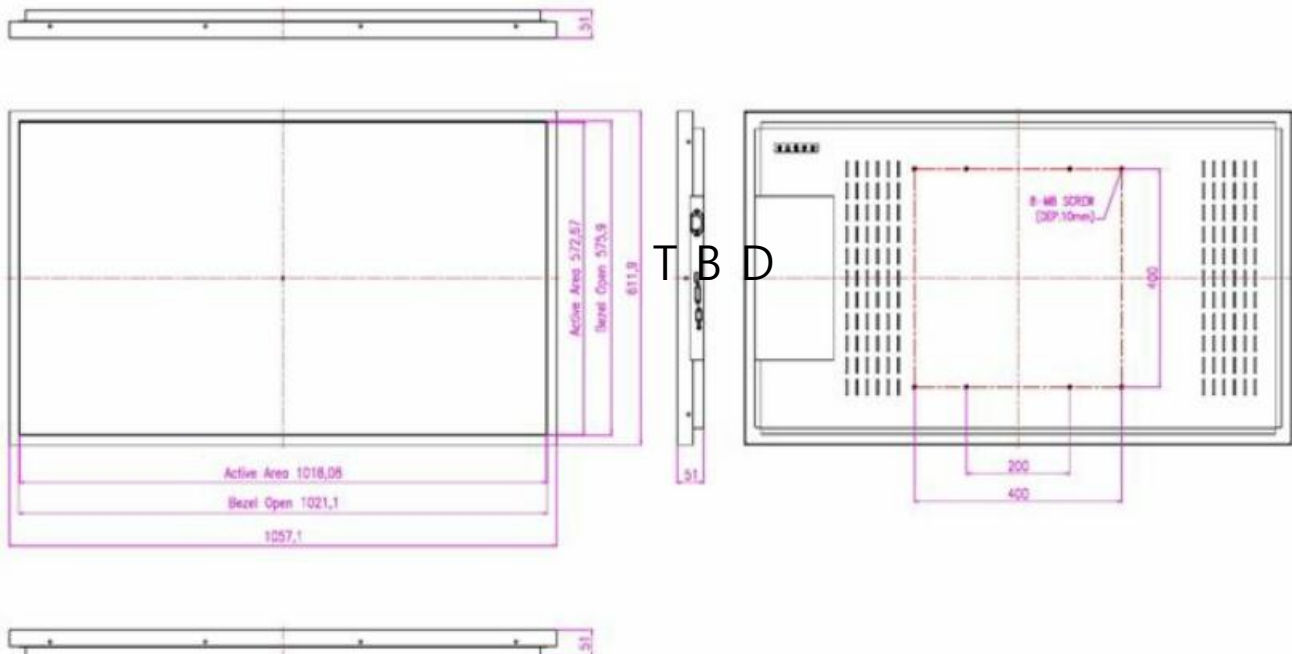

Mechanical Drawing

* Specifications are subject to change without notice.

* Drawing is subject to change according to the specification