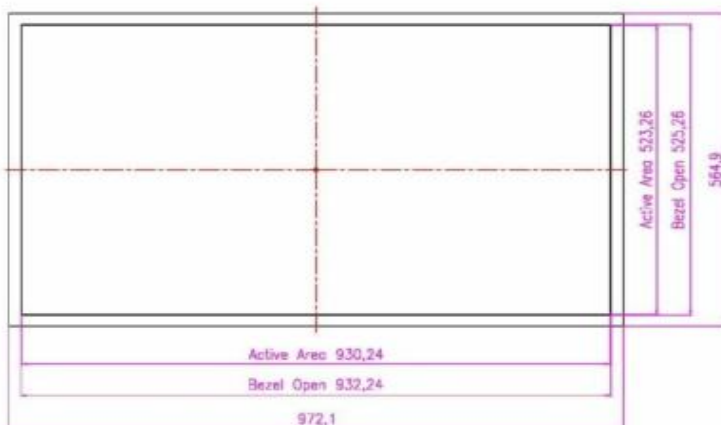

Mechanical Drawing

* Specifications are subject to change without notice.

* Drawing is subject to change according to the specification