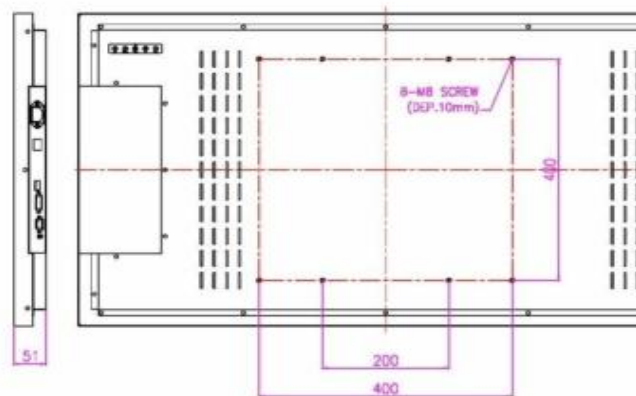

Mechanical Drawing

* Specifications are subject to change without notice.

* Drawing is subject to change according to the specification