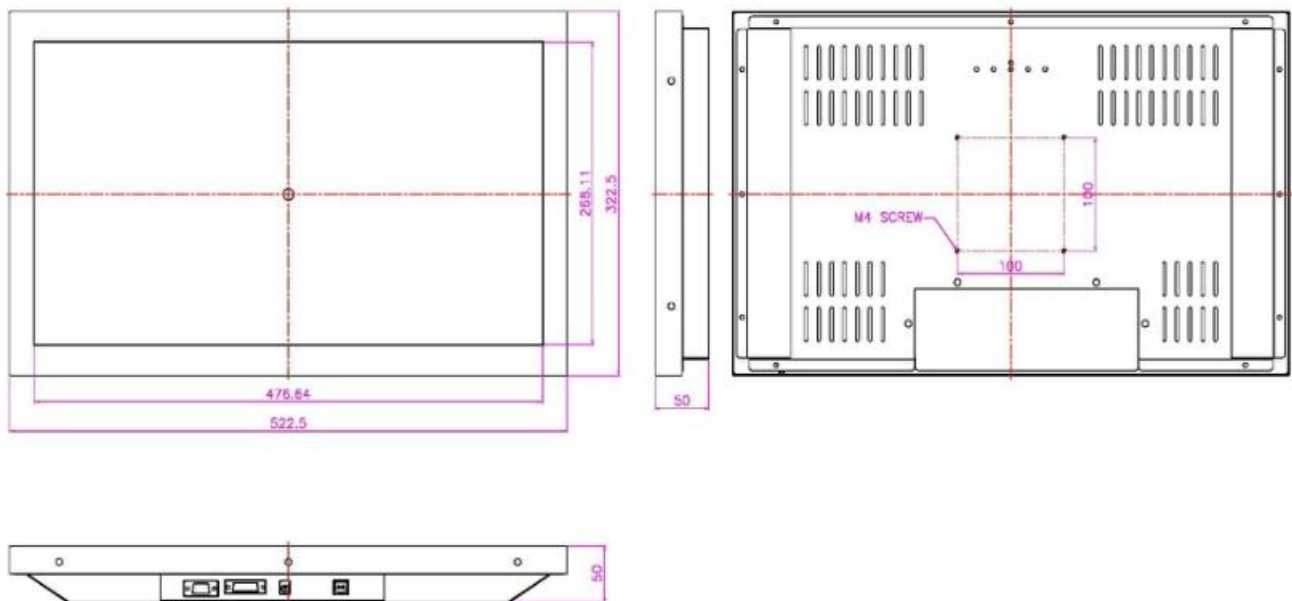

Mechanical Drawing

* Specifications are subject to change without notice.

* Drawing is subject to change according to the specification